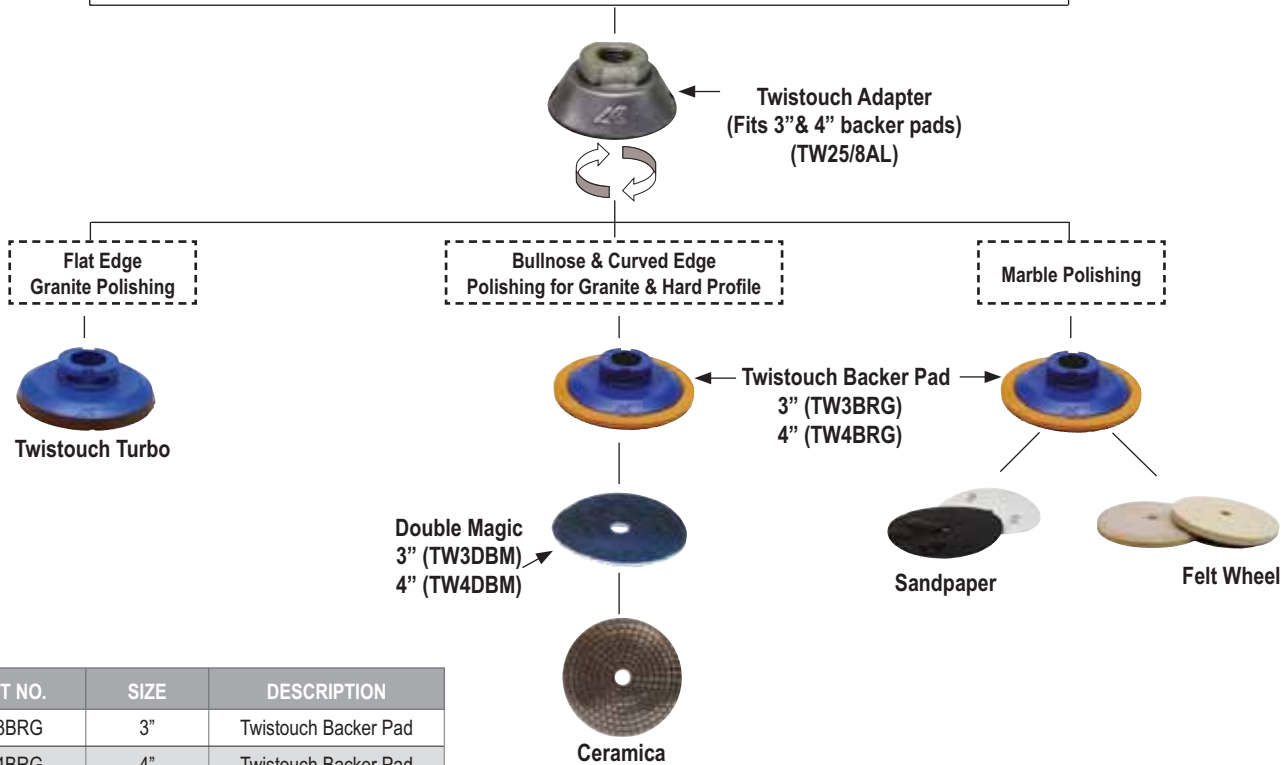

Twistouch Adapter

Twistouch Backer Pad

Double Magic

- Change discs in seconds
- Safe to use
- Versatile
- Discs won't fly off
- Quick & easy to use
- Long lasting

The Alpha® Twistouch System is a safe and long lasting polishing system that is quick and easy to use. The Twistouch System will increase performance and improve productivity, saving you time and money. The Twistouch Adapter is specially designed to accept Twistouch Turbo and Twistouch Backer Pads, which accept hook and loop backed accessories. The Alpha® Twistouch System has everything necessary for all of your hand held polishing needs.

Air Polisher (AIR-658)

Electric Wet Polisher (AWP-158)

PART NO.	SIZE	DESCRIPTION
TW3BRG	3"	Twistouch Backer Pad
TW4BRG	4"	Twistouch Backer Pad
TW3DBM	3"	Twistouch Double Magic
TW4DBM	4"	Twistouch Double Magic
TW3BDK	3"	Backer/Magic Set
TW4BDK	4"	Backer/Magic Set

PART NO.	SIZE	THREAD
TW25/8AL	2"	5/8"-11