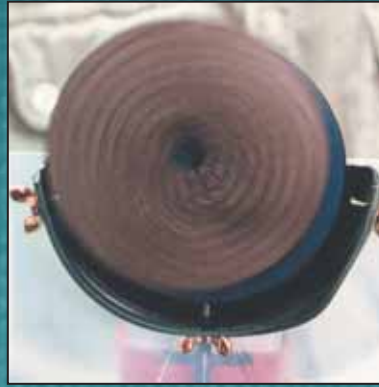

Familiar Problems?

ALPHA
TWISTOUCH

Broken fingernails

Off centered disc

Difficult to remove

We have the solution!

“Just Twist and Lock”

CALL GARY LODGE @ 615.982.2027